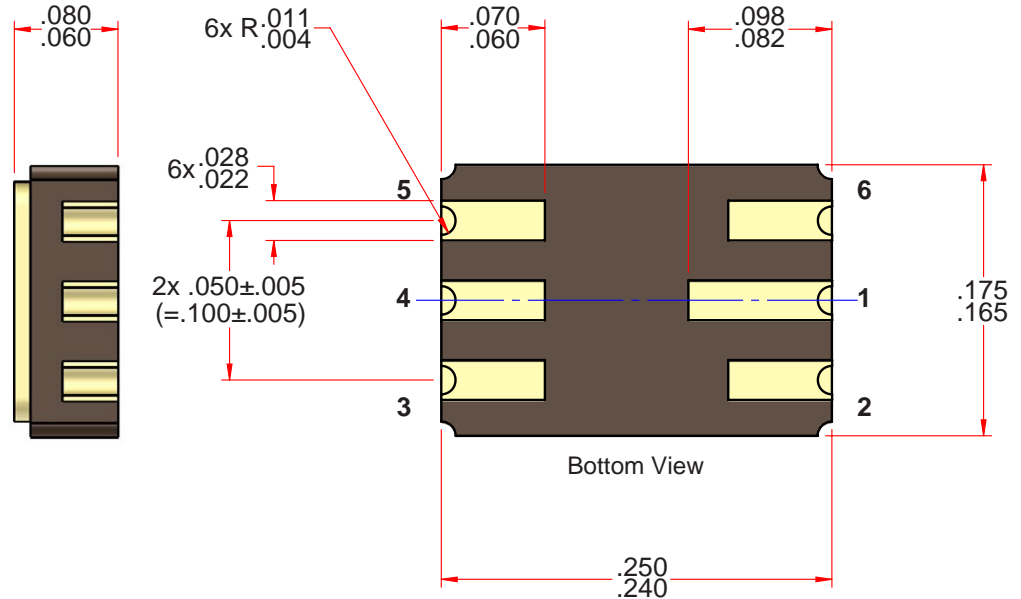

LCC6

- Hermetically sealed package
 - Surface mount
 - Weight: 0.2 g [typ]
- *dime used for size reference*

Dimensions in inches