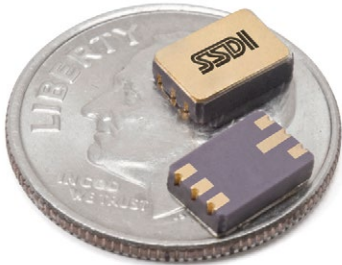

LCC6

- Hermetically sealed package
 - Surface mount
 - Weight: 0.2 g [typ]
- *dime used for size reference*

Dimensions in inches