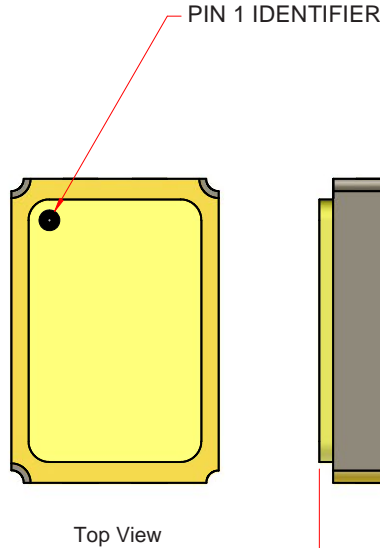

LCC4

- Hermetically sealed package
- Surface mount
- Weight: 0.15 g (typ)

**dime used for size reference*

Dimensions in inches