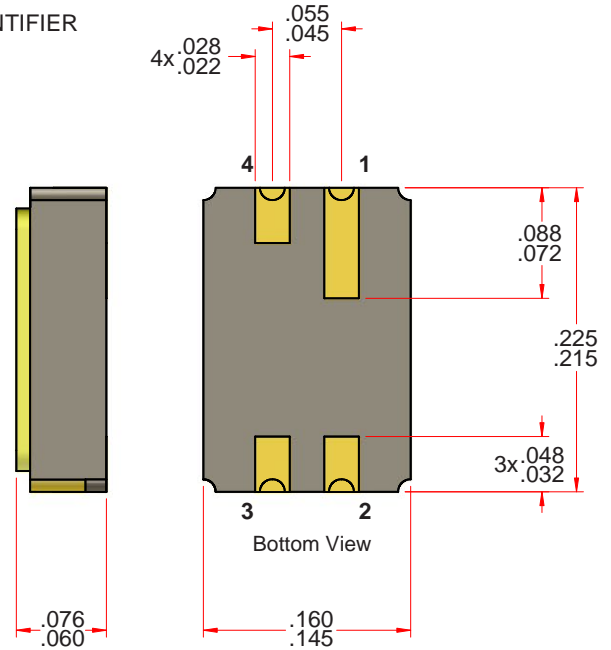

LCC4

- Hermetically sealed package
- Surface mount
- Weight: 0.15 g (typ)

**dime used for size reference*

Dimensions in inches