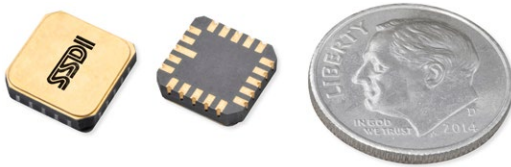

LCC20

- Hermetically sealed package
- Surface mount
- Weight: 0.5 g (typ)

**dime used for size reference*

Dimensions in inches