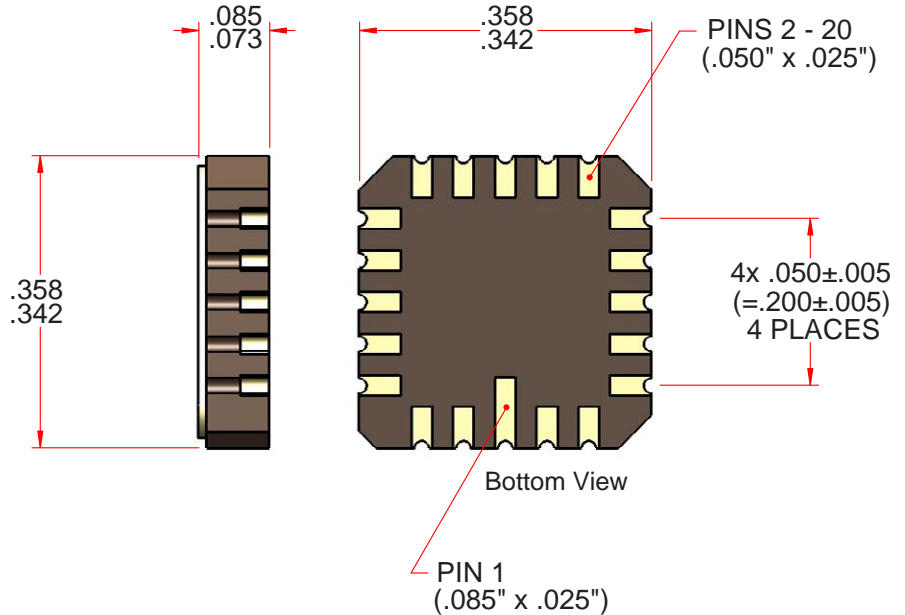

LCC20

- Hermetically sealed package
- Surface mount
- Weight: 0.5 g (typ)

**dime used for size reference*

Dimensions in inches